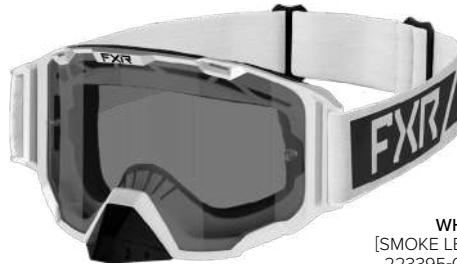

WHITE
[SMOKE LENS]
223395-0100