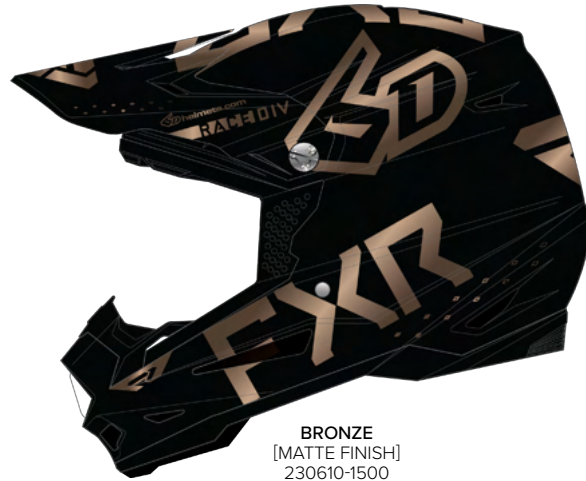

REDLINE
[MATTE FINISH]
230610-2600

BRONZE
[MATTE FINISH]
230610-1500