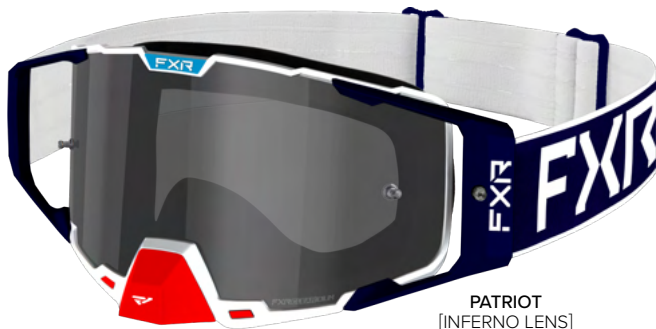

PATRIOT
[INFERNO LENS]
223393-0120