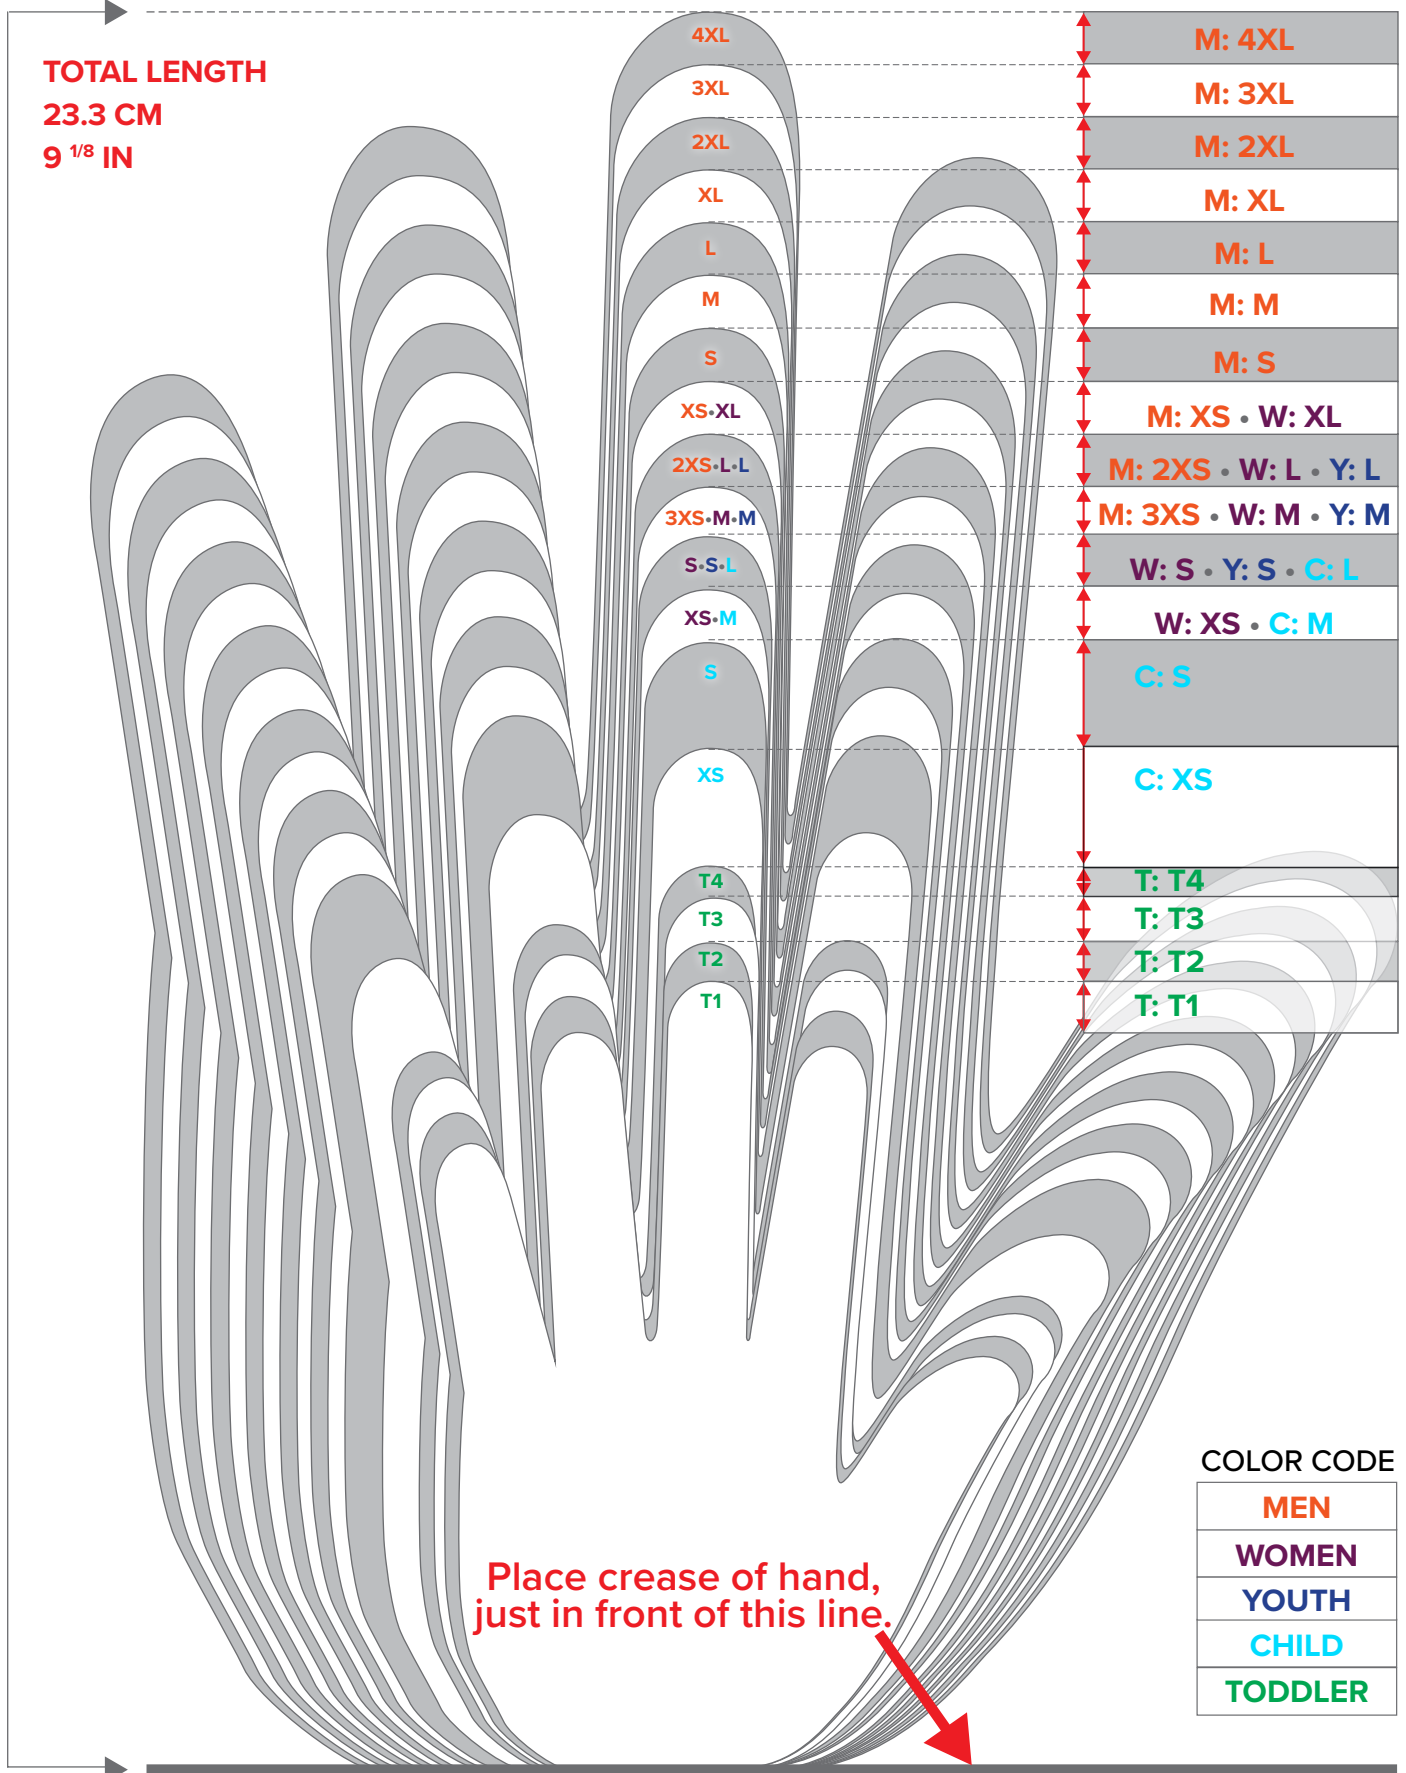

FXR GLOVES / MITTS SIZE CHART

Print page, measure the overall length to ensure the sizing is accurate.