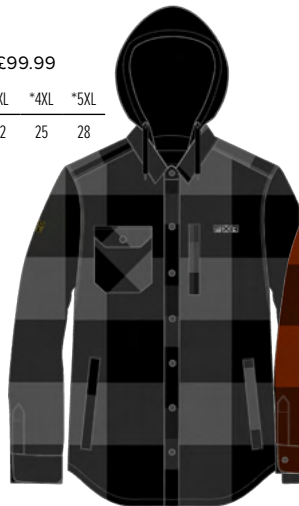

*CHARCOAL/BLACK
231117-0810