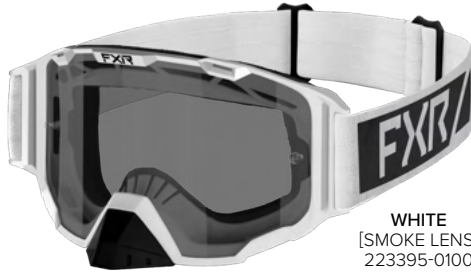

BLACK OPS
[SMOKE LENS]
223395-1010