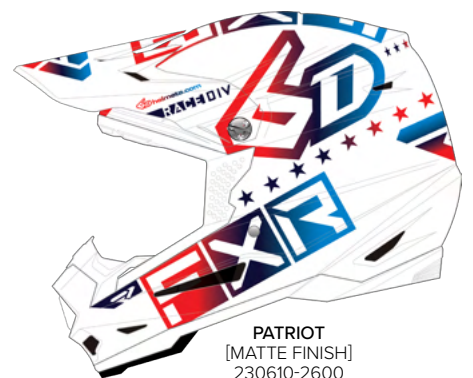

PATRIOT
[MATTE FINISH]
230610-2600